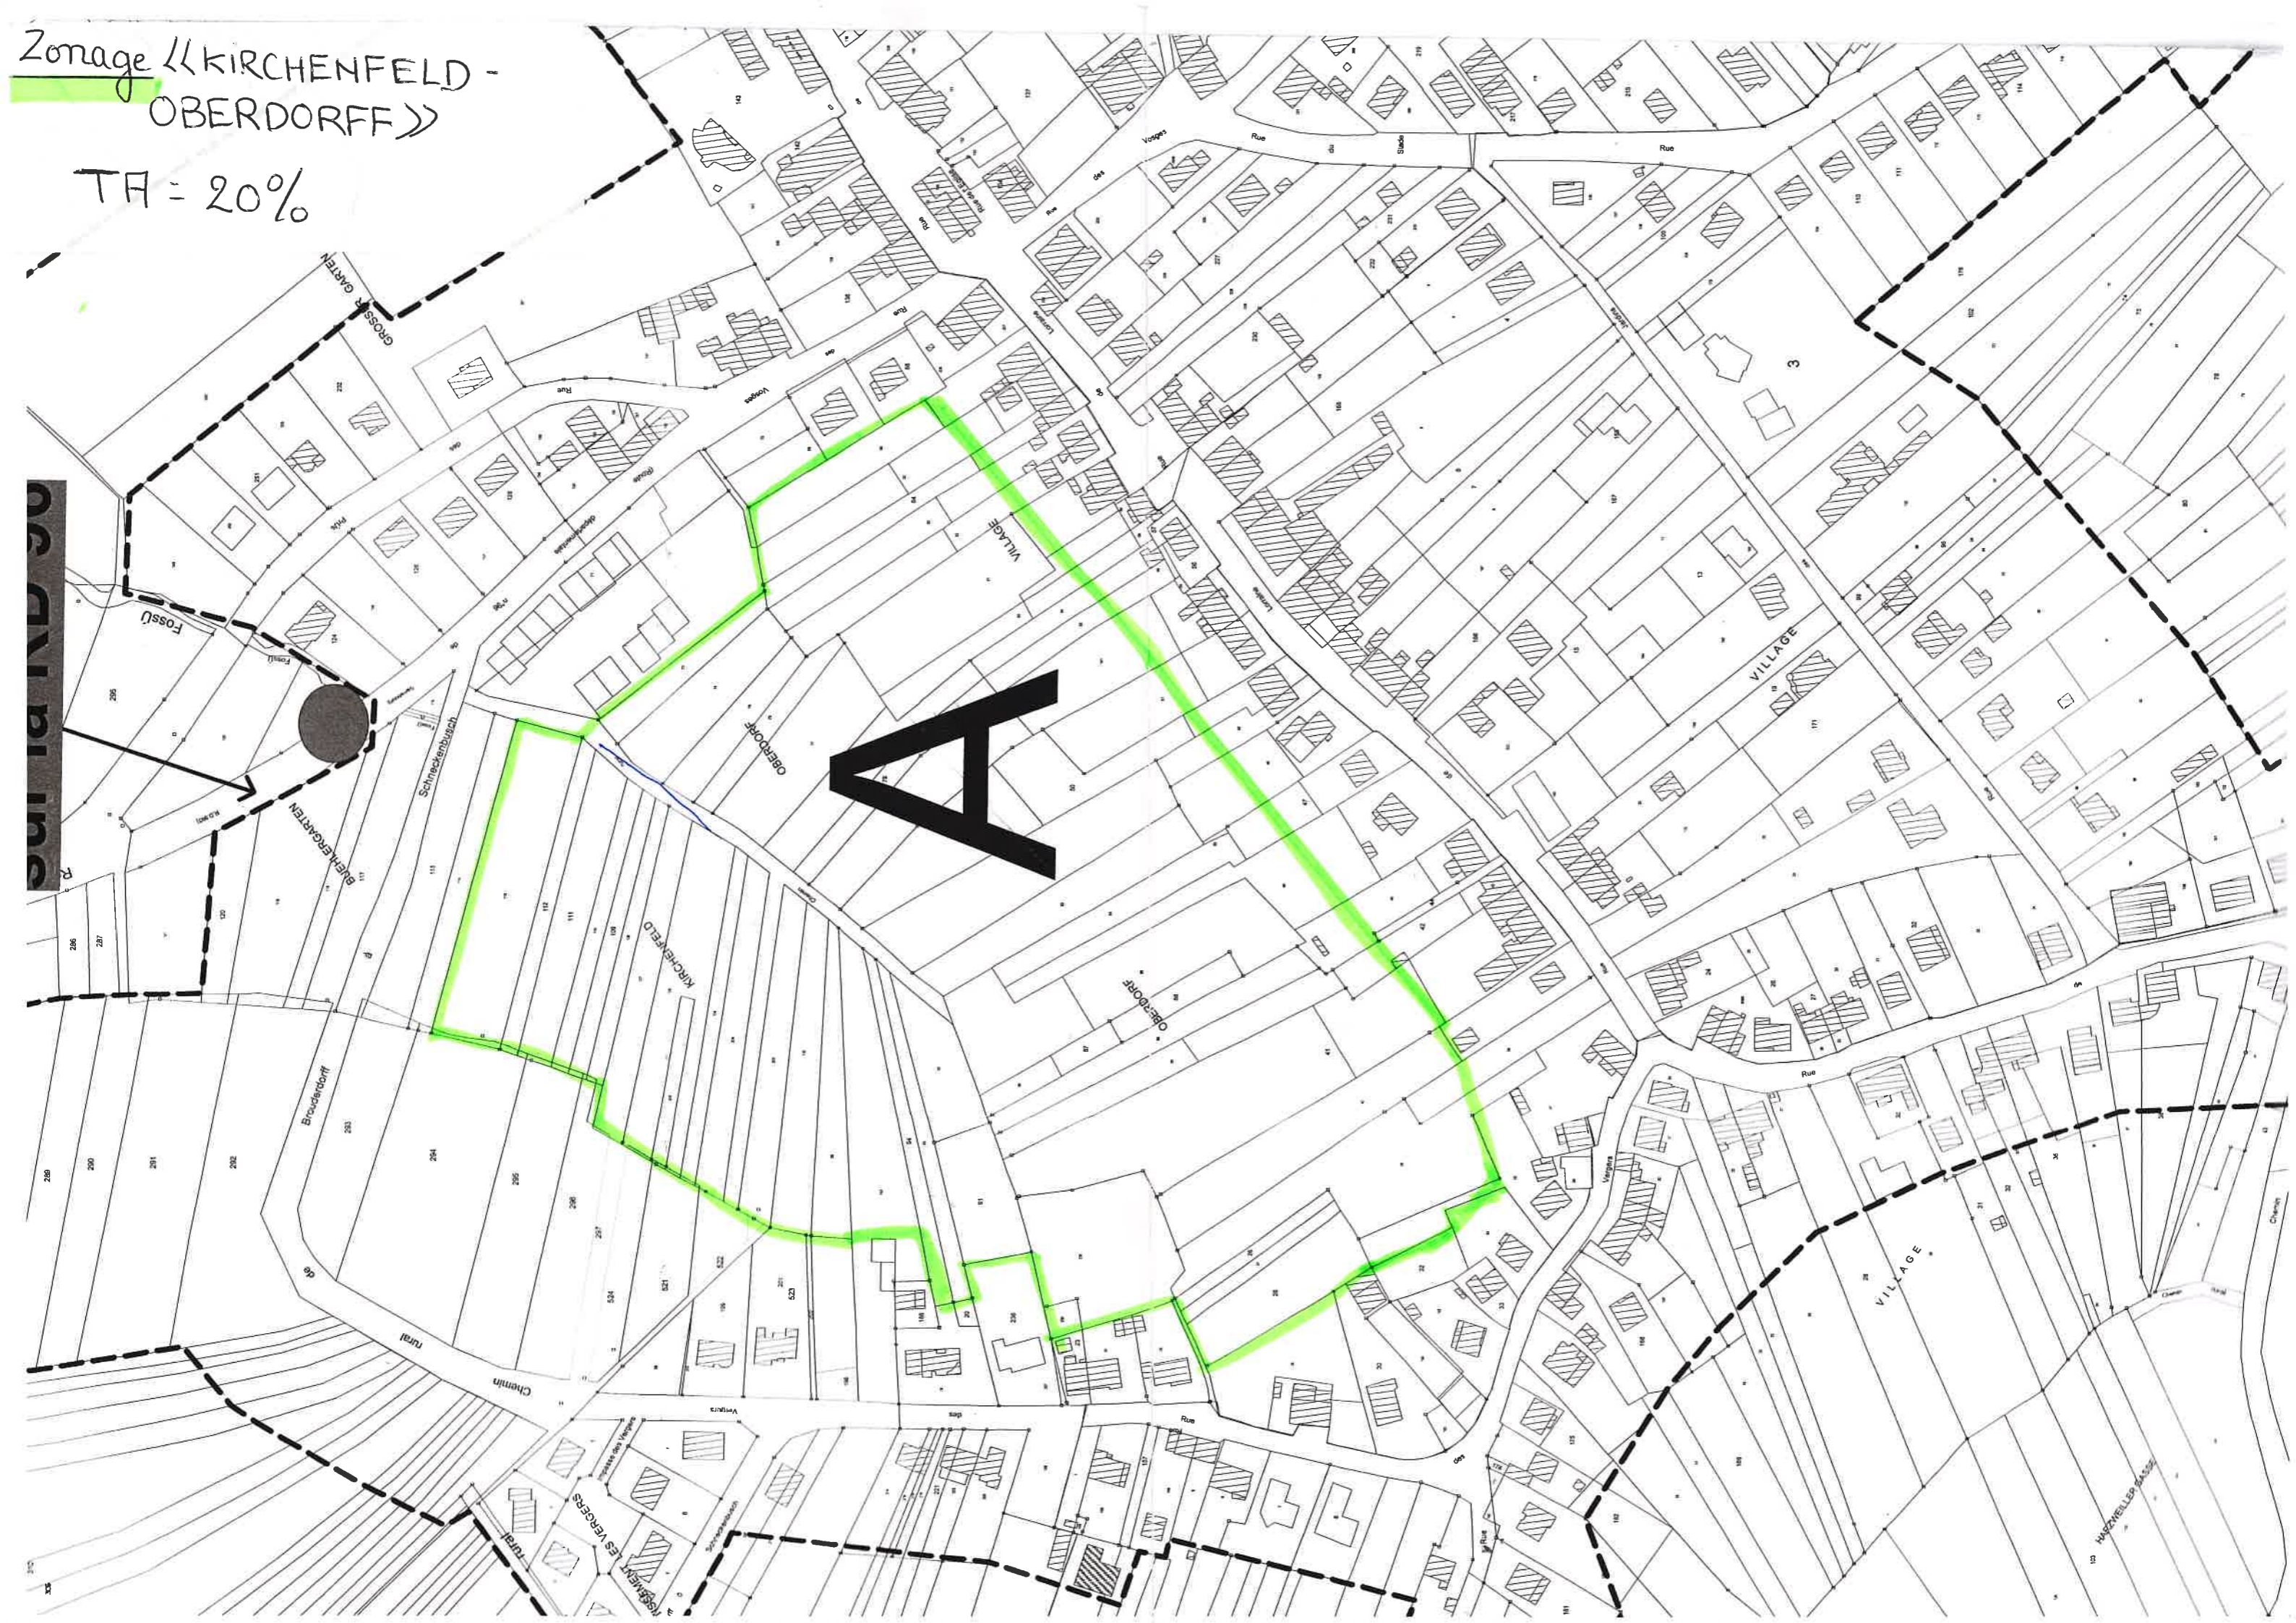

Zonage ((KIRCHENFELD -  
OBERDORFF))

TA = 20%

A